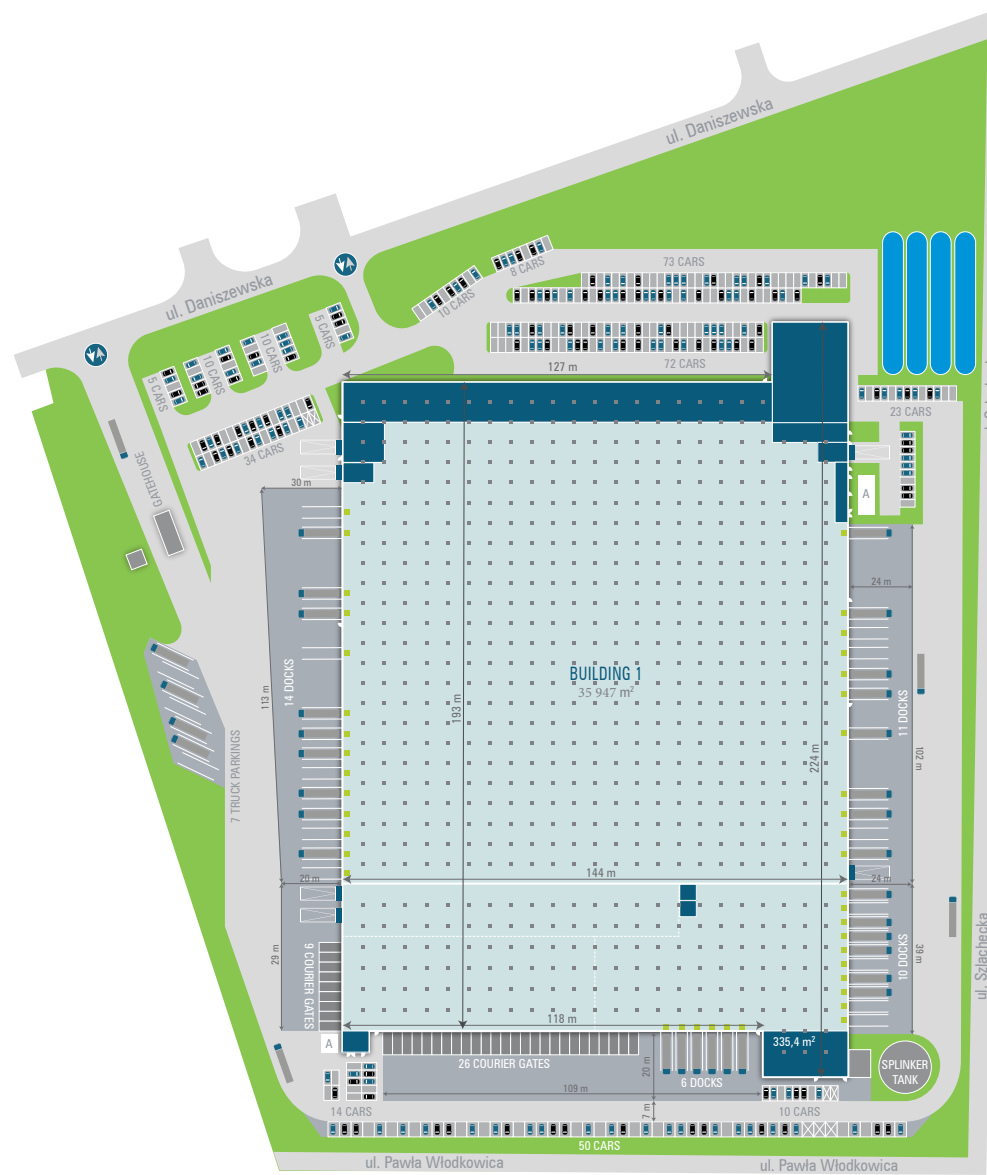

Annopol

Warehouse Space: 28 014 m²
Office Space: 7 933 m²

S8: 2 km
 A2: 20 km

WAW: 22 km

Warsaw Center: 13,7 km
 Łódź: 142 km
 Poznań: 313 km

41 Docks
 6 Gates

10 m

5 t/m²

Main Entrance

Dock Door

Access / Loading Gate

Ground Level Door

Office Space

Entrance Gate

Mezzanine