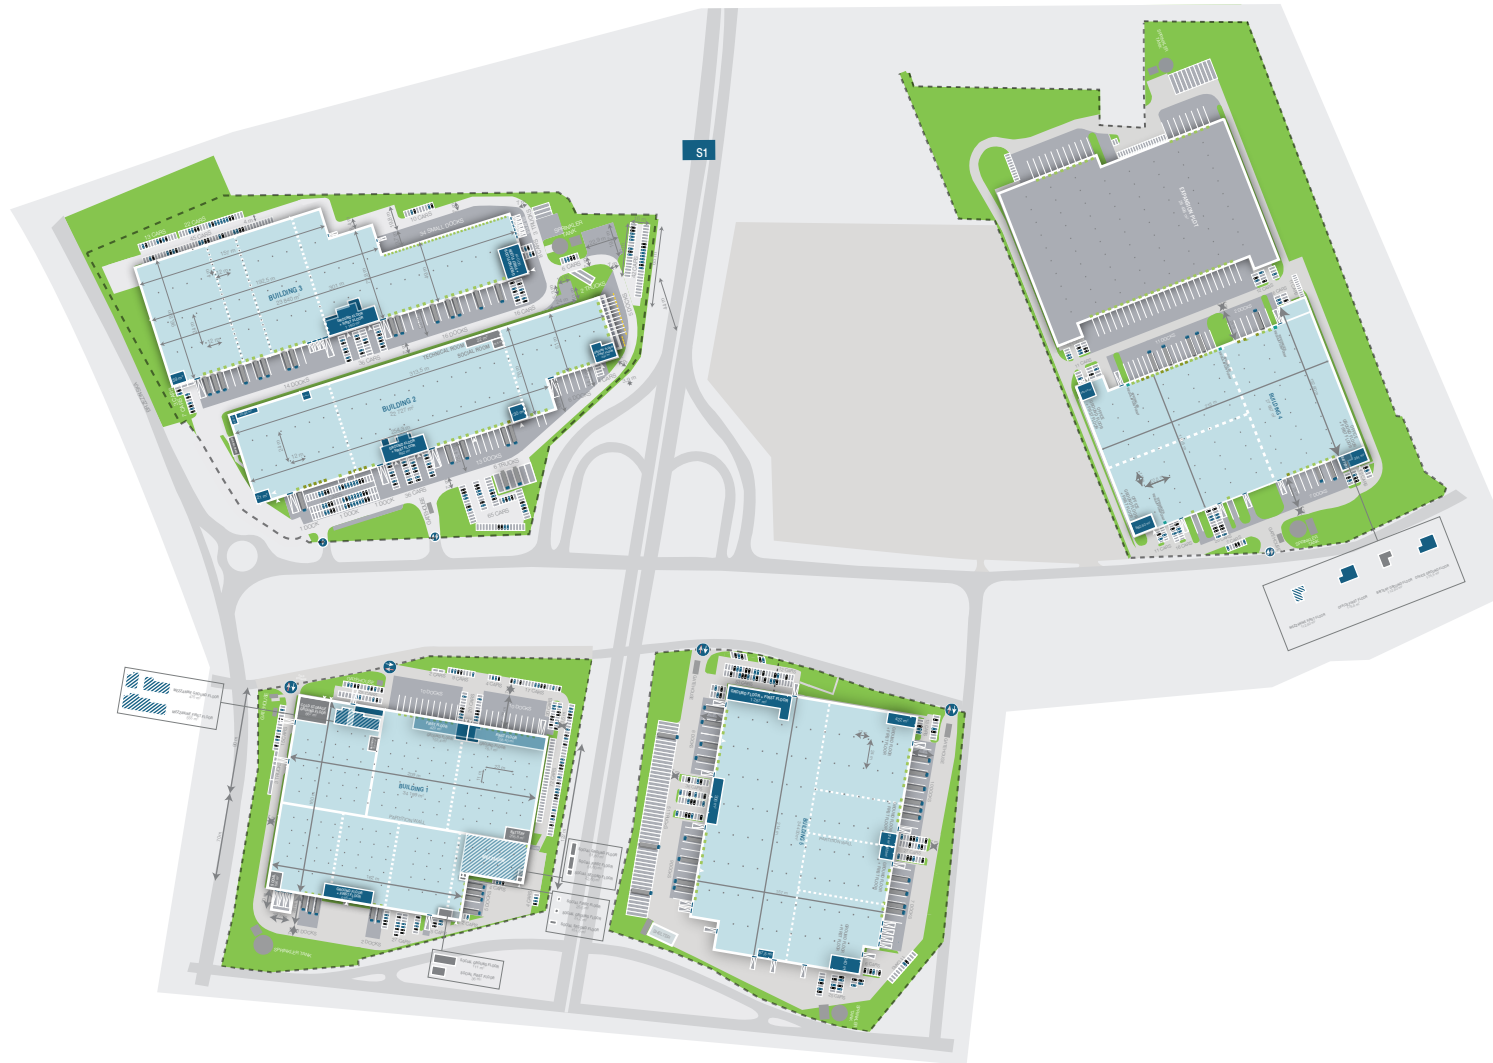

Mystowice

	Building 1	Building 2	Building 3	Building 4	Building 5
Warehouse Space:	30,784 m ²	21,167 m ²	21,725 m ²	26,396 m ²	31,250 m ²
Office Space:	3,415 m ²	1,560 m ²	2,115 m ²	1,271 m ²	3,180 m ²

S1
E75
E40
E462
Next Exit: 0.1 km

 KTW: 40km

 Katowice: 15 km
Czech border: 85 km
Slovakian border: 175 km

Building 1	Building 2	Building 3	Building 4	Building 5
31 Docks 8 Gates	27 Docks 4 Gates	64 Docks 14 Gates	22 Docks 6 Gates	34 Docks 18 Gates

 10 m

 5 T/m²

 Main Entrance

 Dock Door

 Planned docks

 Ramp

 Access / Loading Gate

 Ground Level Door